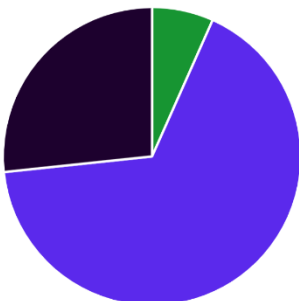

HIT CLASSIFICATION

● Dribbler ● Fly Ball ● Pop Up