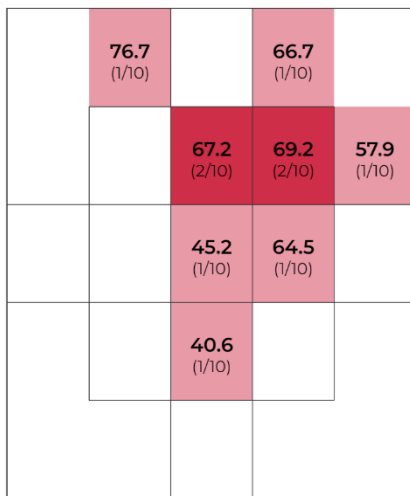

Midwest Prospect's Sioux Falls

Showcase

Results

June 7th, 2024

Noah Rutten

60 Yard Dash Times

7.12, 7.10

IF Velocity

-

OF Velocity

58-61mph

1B - Velocity

-

C - Velocity

-

C- Pop Times

-

DATA

	Avg	Max	Hard Hit Avg		
Exit Velocity	64.1	81.5	77.2	Batting Avg.	0.133
Launch Angle	21.6	69.0	22.9	xwOBA	0.241
Direction	4.2°L	138.7°L	17.9°R	Slugging	0.231
Distance	95	289	230	Hard Hit %	40%
Spin Rate	2,507	3,687	1,902	Bombs %	33.3%
				Ropes %	0%

EXIT VELOCITY BY ZONE

HIT VOLUME

Zone	Pull	Middle	Oppo
Volume of Hits	2/13	4/13	7/13
Avg. LA	56.0	30.0	36.0
Avg. EV	52.0	68.0	73.0
Avg. Spin	3,265	2,439	2,225
Avg. Distance	120	151	246

HIT CLASSIFICATION