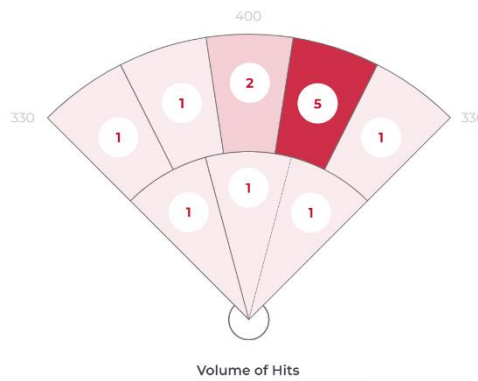

-

DATA

	Avg	Max	Hard Hit Avg		
Exit Velocity	64.1	81.5	77.2	Batting Avg.	0.133
Launch Angle	21.6	69.0	22.9	xwOBA	0.241
Direction	4.2°L	138.7°L	17.9°R	Slugging	0.231
Distance	95	289	230	Hard Hit %	40%
Spin Rate	2,507	3,687	1,902	Bombs %	33.3%
				Ropes %	0%

EXIT VELOCITY BY ZONE

HIT VOLUME

Zone	Pull	Middle	Oppo
Volume of Hits	2/13	4/13	7/13
Avg. LA	56.0	30.0	36.0
Avg. EV	52.0	68.0	73.0
Avg. Spin	3,265	2,439	2,225
Avg. Distance	120	151	246

HIT CLASSIFICATION

● Dribbler ● Fly Ball ● Pop Up

HIT OUTCOMES

● Single ● Double ● Field Out ● Foul Ball